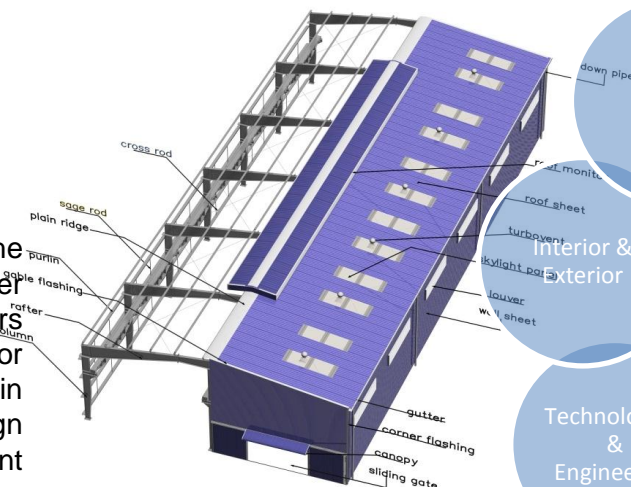

Industrial Turnkey Project Solutions

INTRODUCTION

We are introducing our self as one of the best leading service & solutions provider in India. By the team of our designers provide the best possible solutions for the clients and also helps them in understanding the concept and design completely. We make use of excellent quality material and latest techniques while rendering our services. We are already manufacturer & Supplier of PEB (Factory Shed).